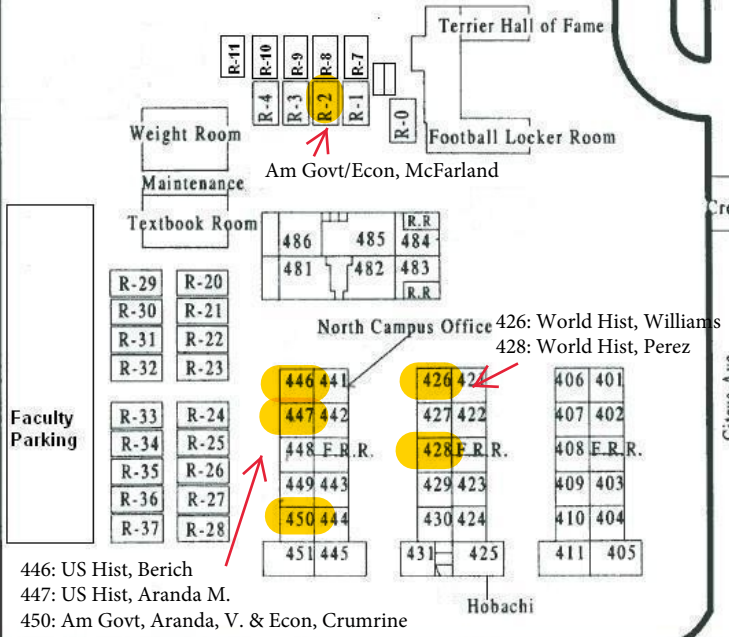

Terrier Hall 2nd Floor

Library Building 2nd Floor

Redlands High School Classroom Map

(Prior to North Campus Construction)

NORTH CAMPUS

Baseball, Softball & Soccer Fields

VISITOR PARKING

FACULTY PARKING

SOUTH CAMPUS

STUDENT PARKING

Roosevelt Rd.

Redlands Blvd.

Church St.

Citrus Ave.

For 2nd level maps of Terrier Hall and the Library Building see upper lefthand corner

ADMIN. BLDG.

AAA Academy Office

Puppy Hut

Girls Locker Room

FACULTY PARKING