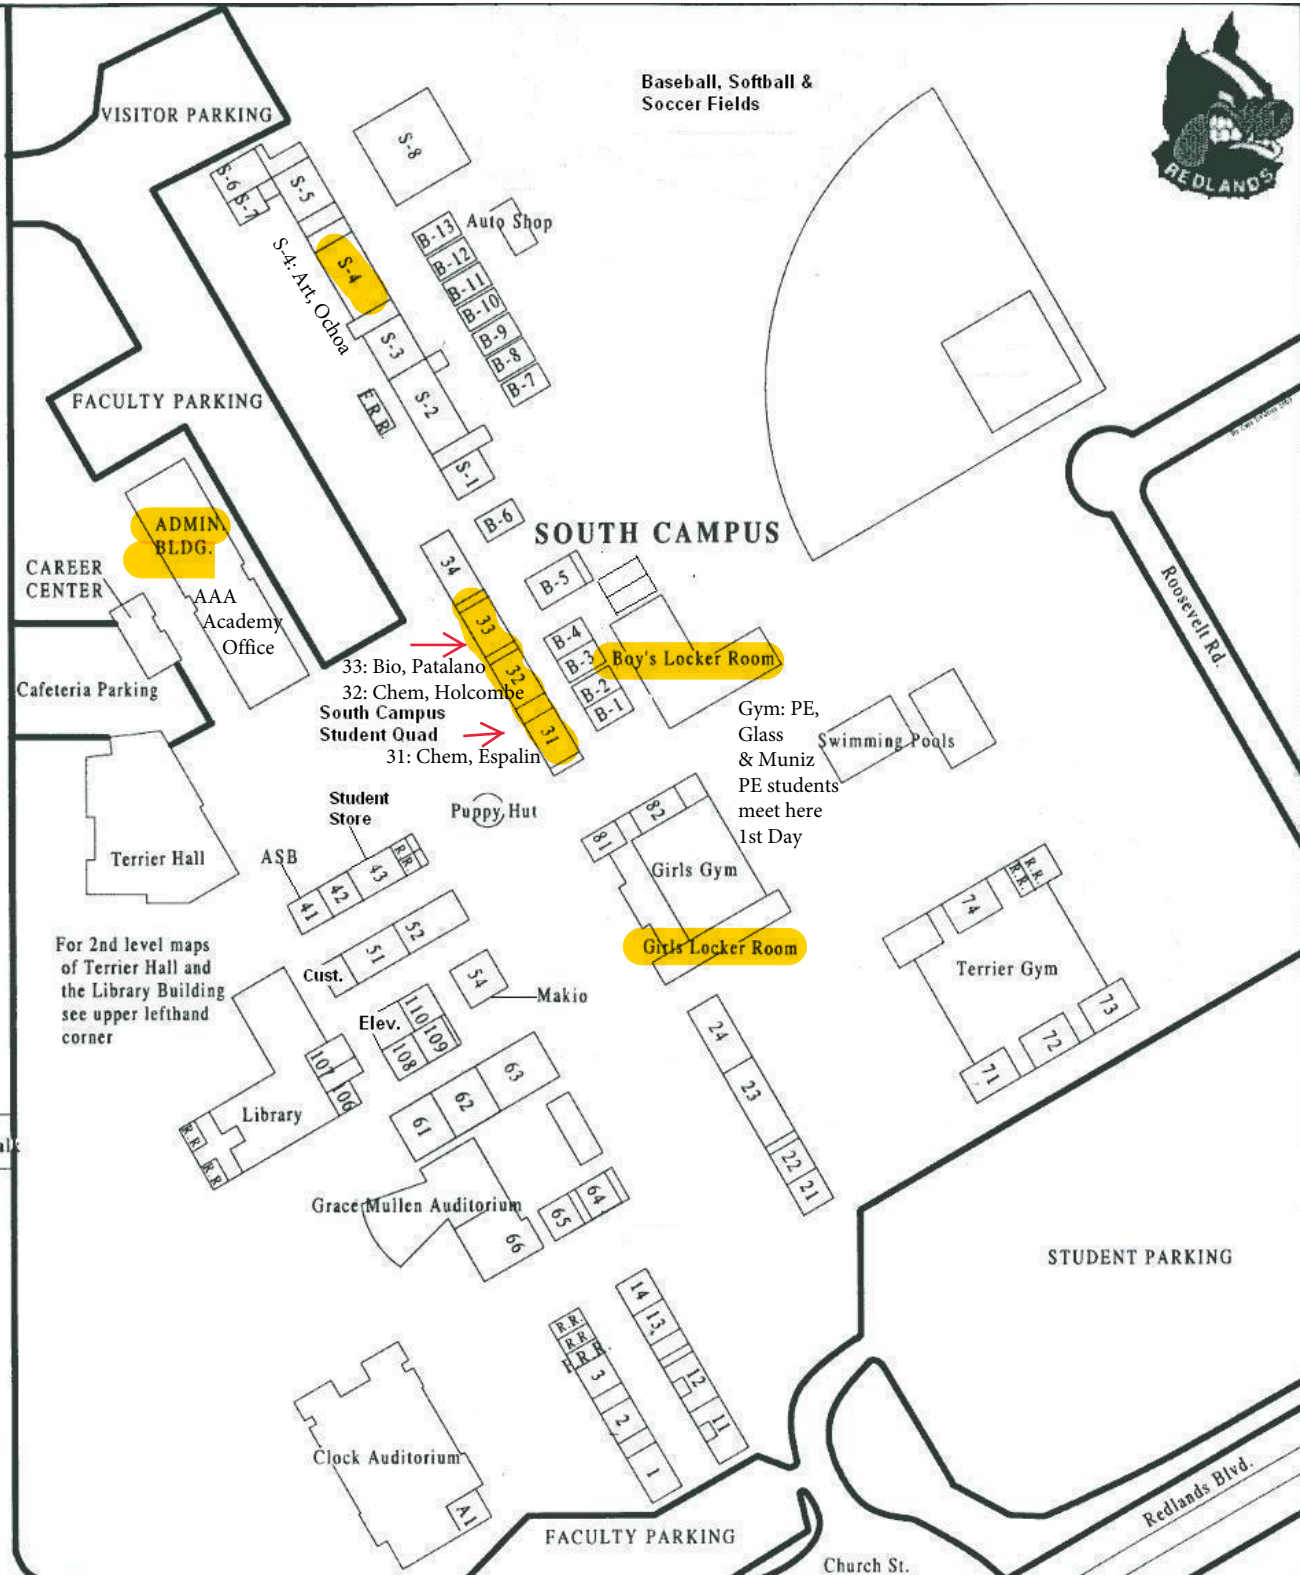

Terrier Hall 2nd Floor

Library Building 2nd Floor

Redlands High School Classroom Map

(Prior to North Campus Construction)

NORTH CAMPUS

Baseball, Softball & Soccer Fields

VISITOR PARKING

FACULTY PARKING

SOUTH CAMPUS

STUDENT PARKING

Roosevelt Rd.

Redlands Blvd.

Church St.

Citrus Ave.

For 2nd level maps of Terrier Hall and the Library Building see upper lefthand corner

ADMIN. BLDG.

AAA Academy Office

Puppy Hut

Girls Locker Room

FACULTY PARKING